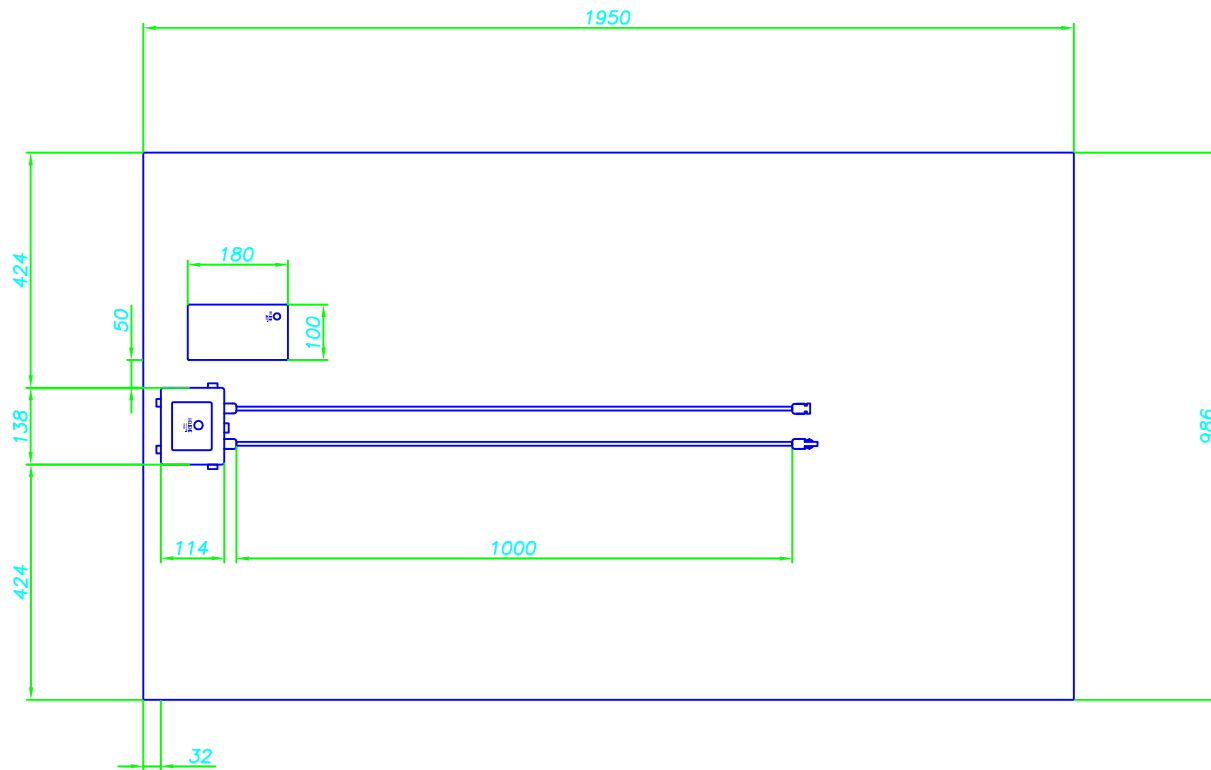

72 CELL HD

Notes:

- 1) ALL DIMENSIONS IN "mm" UNLESS SPECIFIED OTHERWISE
- 2) LAYOUT DRAWINGS SHOWN WITHOUT FRAME
- 3) IF TOLERANCE IS NOT SPECIFIED IS ± 1 MM

HELIENE
PHOTOVOLTAIC
MODULES

Drawn:	<i>E. Situ</i>	Date:	<i>07-07-12</i>	Initials:	
Reviewed:	<i>P. Macnamara</i>	Date:	<i>07-07-12</i>	Initials:	
Approved:	<i>A. Watts</i>	Date:	<i>07-07-12</i>	Initials:	

Corresponds to:	<i>PHOTOVOLTAIC MODULE ASSEMBLY LINE</i>	
	Sheets:	Sheet #:
	<i>2</i>	<i>2</i>
Description:	<i>72HD-CELL COMPONENT LAYOUT (BACK)</i>	
Drawing No.:	<i>HDWG-7.3-22.2</i>	Revision No.:
File Name:	<i>Heliene_72CellHD_Layout_2.dwg</i>	<i>1</i>
	<i>A4</i>	Scale:
		<i>1:12.5</i>